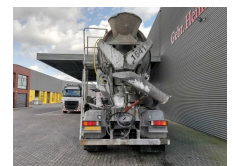

Volvo Terberg FM 2850 420 10x4 EEV Euro 5 Liebherr 15 Kub Mixer NL Truck!

Description

Water tank: Yes
Damages: none

Terberg FM 2850 420 10x4.

Year: 2011.
Milage: 366.721 km.
Automatic.
Weight: 19.530 kg.
Load Capacity: 30.470 kg.
Max weight: 50.000 kg.
Axle load:
1: 10.000 kg.
2: 10.000 kg.
3: 7500 kg.
4: 11.500 kg.
5: 11.500 kg.
1st, 2nd, 3th and 5th axles steering axles.
3th axle liftaxle.
Retarder / Intarder.
Wheelbase:
1-2: 1850 mm.
1-3: 3700 mm.
1-4: 5100 mm.
1-5: 6900 mm.
Electrical operated windows and mirrors.
Airconditioning.
Radio CD.
Digital tachometer.
Euro 5 Ad Blue.
2 dieseltanks.
Central greasing system.
Tyres:
1: 425/65R22,5 70%.
2: 425/65R22,5 50%.
3: 13R22,5 50%.
4: 13R22,5 50%.
5: 13R22,5 50%.
Liebherr HTM 1504F.
Year: 2011.
Capacity: 15.000 Liter / 15 Kub.
Clean water tank.

NL Truck!

ID NR: 180.

The General Terms and Conditions of Heinhuis are applicable to all adverts, offers and quotations by Heinhuis, all agreements entered into by Heinhuis and the negotiations