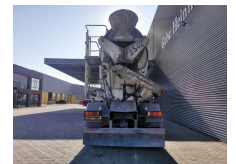

Terberg 420 EEV 10x4 Euro 5 Liebherr 15 Kub Mixer NL Truck!

Description

Water tank: Yes

Damages: none

Terberg FM 2850 420 10x4.

Year: 2011.

Milage: 345.449 km.

Automatic.

Weight: 19.510 kg.

Load Capacity: 30.490 kg.

Max weight: 50.000 kg.

Axle load:

1: 10.000 kg.

2: 10.000 kg.

3: 7500 kg.

4: 11.500 kg.

5: 11.500 kg.

1st, 2nd, 3th and 5th axles steering axles.

3th axle liftaxle.

Retarder / Intarder.

Wheelbase:

1-2: 1850 mm.

1-3: 3700 mm.

1-4: 5100 mm.

1-5: 6900 mm.

Electrical operated windows and mirrors.

Airconditioning.

Radio CD.

Digital tacho.

Euro 5 Ad Blue.

2 dieseltanks.

Central greasing system.

Tyres:

1: 425/65R22,5 80%.

2: 425/65R22,5 80%.

3: 13R22,5 70%.

4: 13R22,5 70%.

5: 13R22,5 70%.

Liebherr HTM 1504F.

Year: 2011.

Capacity: 15.000 Liter / 15 Kub.

Clean water tank.

NL Truck!

ID NR: 451.

The General Terms and Conditions of Heinhuis are applicable to all adverts, offers and quotations by Heinhuis, all agreements entered into by Heinhuis and the negotiations preceding them. By any form of response you accept the applicability of the General Terms and Conditions of Heinhuis