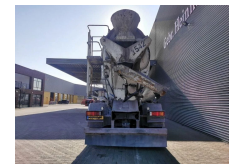

Terberg 420 EEV 10x4 Euro 5 Liebherr 15 Kub Mixer NL Truck!

Beschrijving

Watertank: Ja
Schade: schadevrij

Terberg FM 2850 420 10x4.

Year: 2011.
Milage: 345.449 km.
Automatic.
Weight: 19.510 kg.
Load Capacity: 30.490 kg.
Max weight: 50.000 kg.
Axle load:
1: 10.000 kg.
2: 10.000 kg.
3: 7500 kg.
4: 11.500 kg.
5: 11.500 kg.
1st, 2nd, 3th and 5th axles steering axles.
3th axle liftaxle.
Retarder / Intarder.
Wheelbase:
1-2: 1850 mm.
1-3: 3700 mm.
1-4: 5100 mm.
1-5: 6900 mm.
Electrical operated windows and mirrors.
Airconditioning.
Radio CD.
Digital tacho.
Euro 5 Ad Blue.
2 dieseltanks.
Central greasing system.
Tyres:
1: 425/65R22,5 80%.
2: 425/65R22,5 80%.
3: 13R22,5 70%.
4: 13R22,5 70%.
5: 13R22,5 70%.
Liebherr HTM 1504F.
Year: 2011.
Capacity: 15.000 Liter / 15 Kub.
Clean water tank.

NL Truck!

ID NR: 451.

The General Terms and Conditions of Heinhuis are applicable to all adverts, offers and quotations by Heinhuis, all agreements entered into by Heinhuis and the negotiations preceding them. By any form of response you accept the applicability of the General Terms and Conditions of Heinhuis