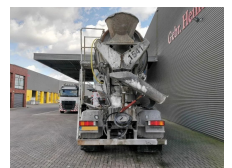

Volvo Terberg FM 2850 420 10x4 EEV Euro 5 Liebherr 15 Kub Mixer NL Truck!

Beschreibung

Wassertank: Ja
Schäden: keines

Terberg FM 2850 420 10x4.

Year: 2011.

Milage: 366.721 km.

Automatic.

Weight: 19.530 kg.

1: 425/65R22,5 70%.

2: 425/65R22,5 50%.

3: 13R22,5 50%.

4: 13R22,5 50%.

5: 13R22,5 50%.

Liebherr HTM 1504F.

Year: 2011.

Capacity: 15.000 Liter / 15 Kub.

Clean water tank.

NL Truck!

ID NR: 180.

The General Terms and Conditions of Heinhuis are applicable to all adverts, offers and quotations by Heinhuis, all agreements entered into by Heinhuis and the negotiations