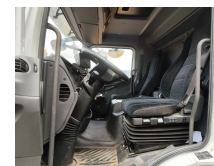

Mercedes-Benz 4x2 Euro 6 Tailgate Clutch defect!

Beschreibung

Schäden: keines

Mercedes Benz Atego 1223 4x2.

Year: 2017.

Milage: 318.799 km.

Automatic.

Weight: 7475 kg.

Airconditioning.

2 Persons.

Wheelbase: 4750 mm.

RVS Toolbox.

Camera.

Dimensions inside box:

L: 7300 mm.

W: 2460 mm.

H: 2470 mm.

Tailgate: Zepro Hiab Z1500/55.

1500 kg capacity.

Tyres: 265/70R19,5 70%.

CLUTCH DEFECT!

ID NR: 192.

The General Terms and Conditions of Heinhuis are applicable to all adverts, offers and quotations by Heinhuis, all agreements entered into by Heinhuis and the negotiations preceding them. By any form of response you accept the applicability of the General Terms and Conditions of Heinhuis and you declare that you have taken note of these General Terms and Conditions. Our prices are export netto prices.